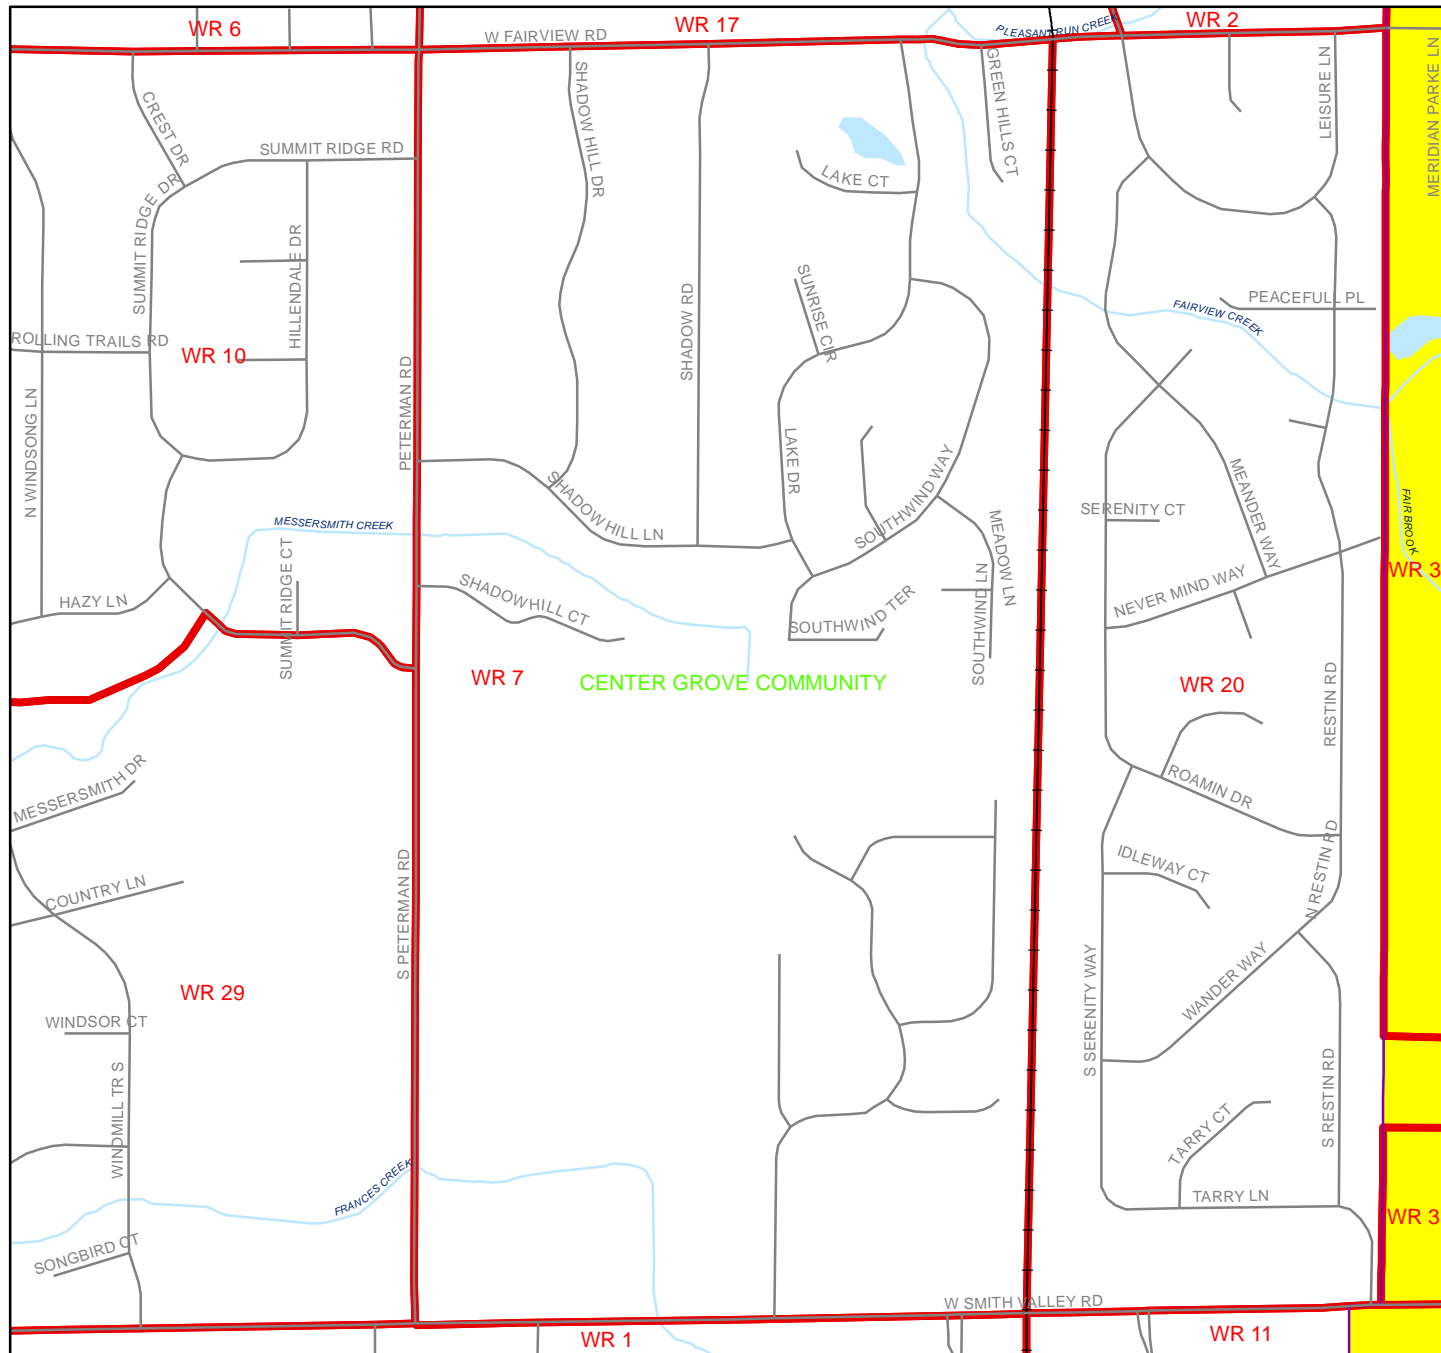

WR 7 Precinct Map

Legend

-  Polling Location
-  Roads
-  Rail
-  City Limit
-  Precinct
-  School District
-  Township
-  City Council 1
-  City Council 2
-  City Council 3
-  City Council 4
-  City Council 5

Map Locator

Johnson County
GIS Department
86 West Court Street
Franklin, Indiana 46131
(317) 346-4399
www.co.johnson.in.us
April 17, 2007