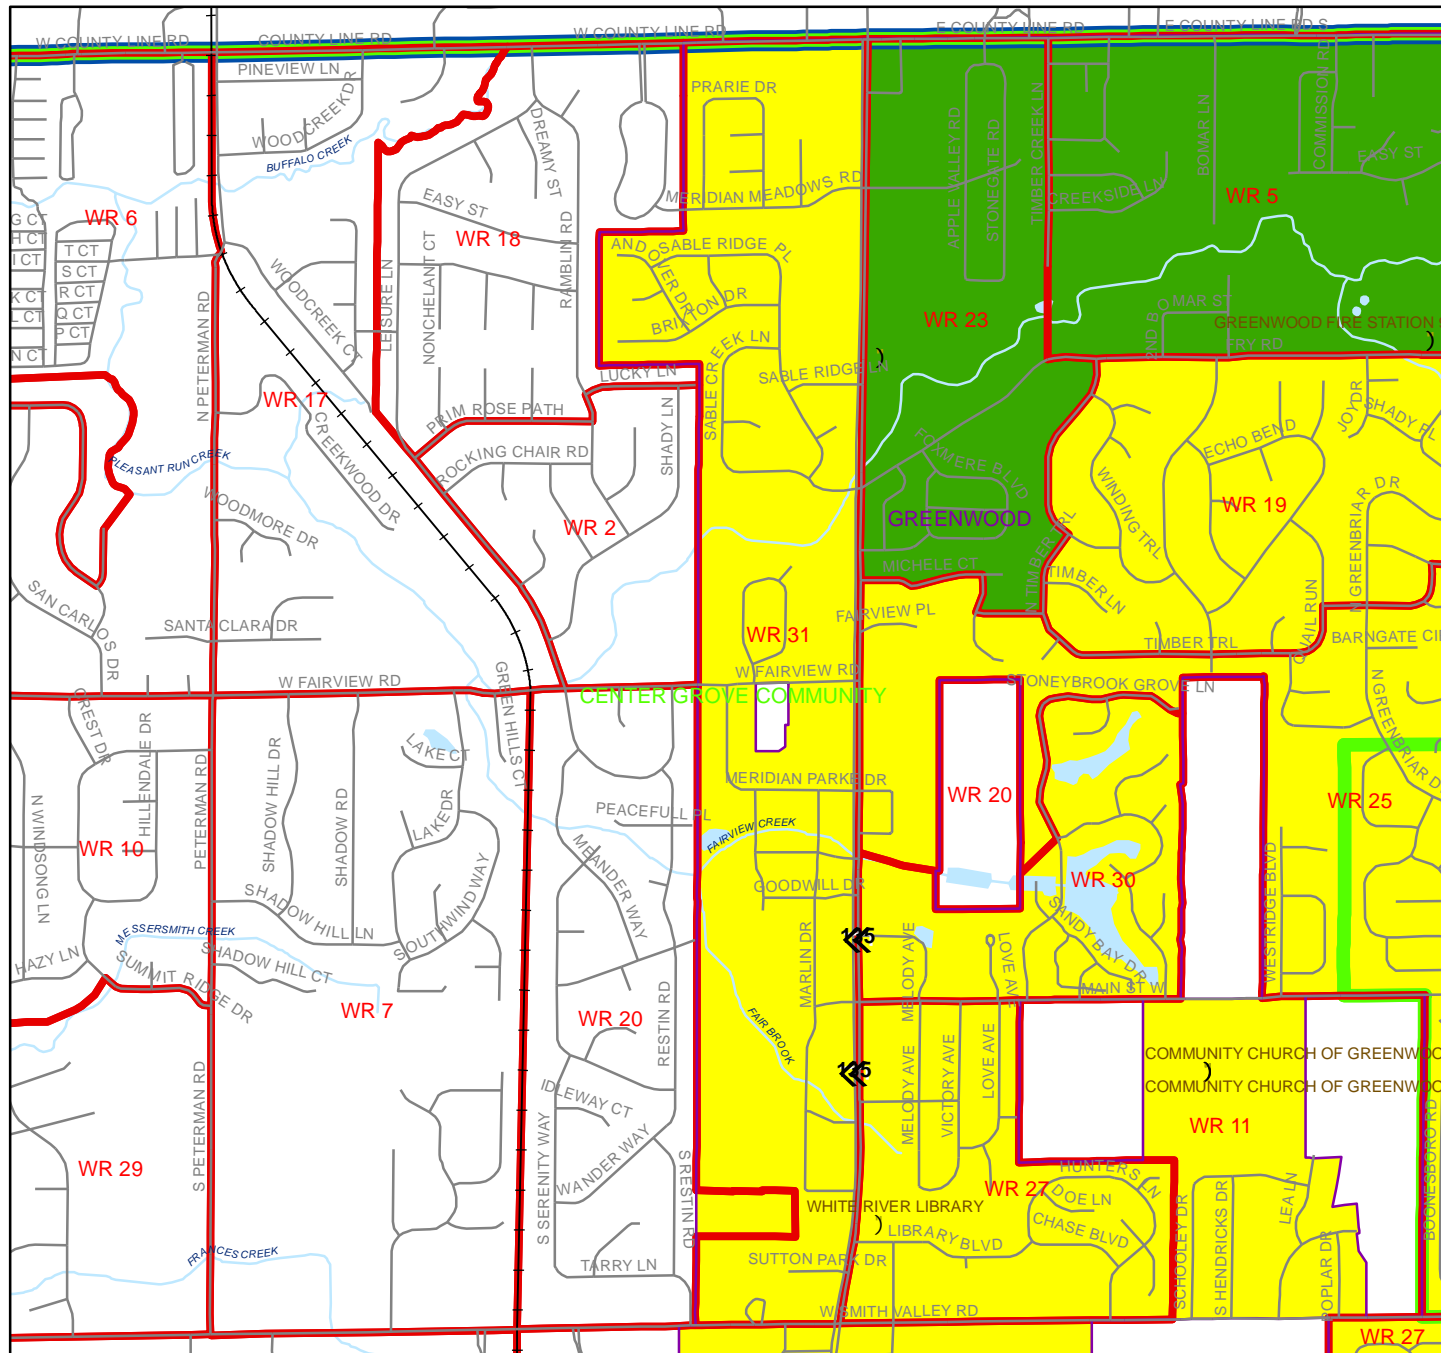

# WR 31 Precinct Map

## Legend

- Polling Location
- Roads
- Rail
- City Limit
- Precinct
- School District
- Township
- City Council 1
- City Council 2
- City Council 3
- City Council 4
- City Council 5