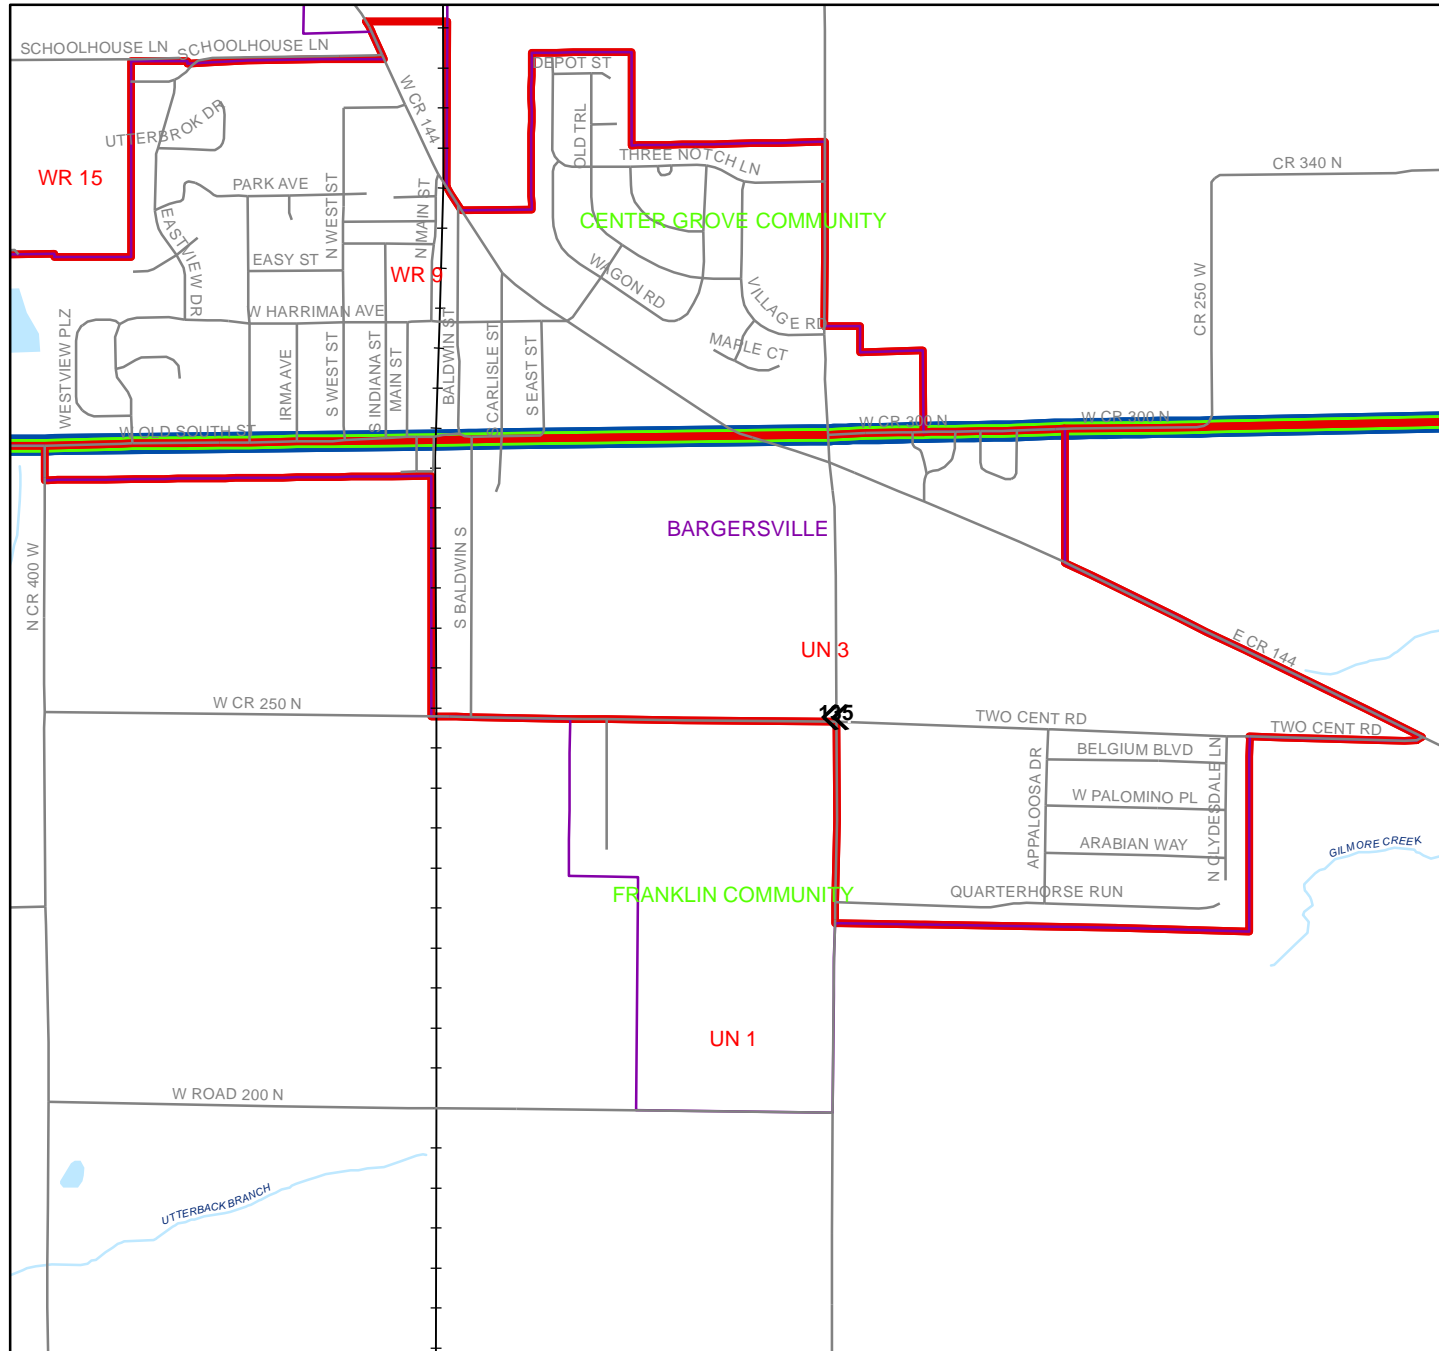

UN 3 Precinct Map

Legend

- Polling Location
- Roads
- Rail
- City Limit
- Precinct
- School District
- Township
- City Council 1
- City Council 2
- City Council 3
- City Council 4
- City Council 5

Map Locator

Johnson County
GIS Department
86 West Court Street
Franklin, Indiana 46131
(317) 346-4399
www.co.johnson.in.us
April 17, 2007