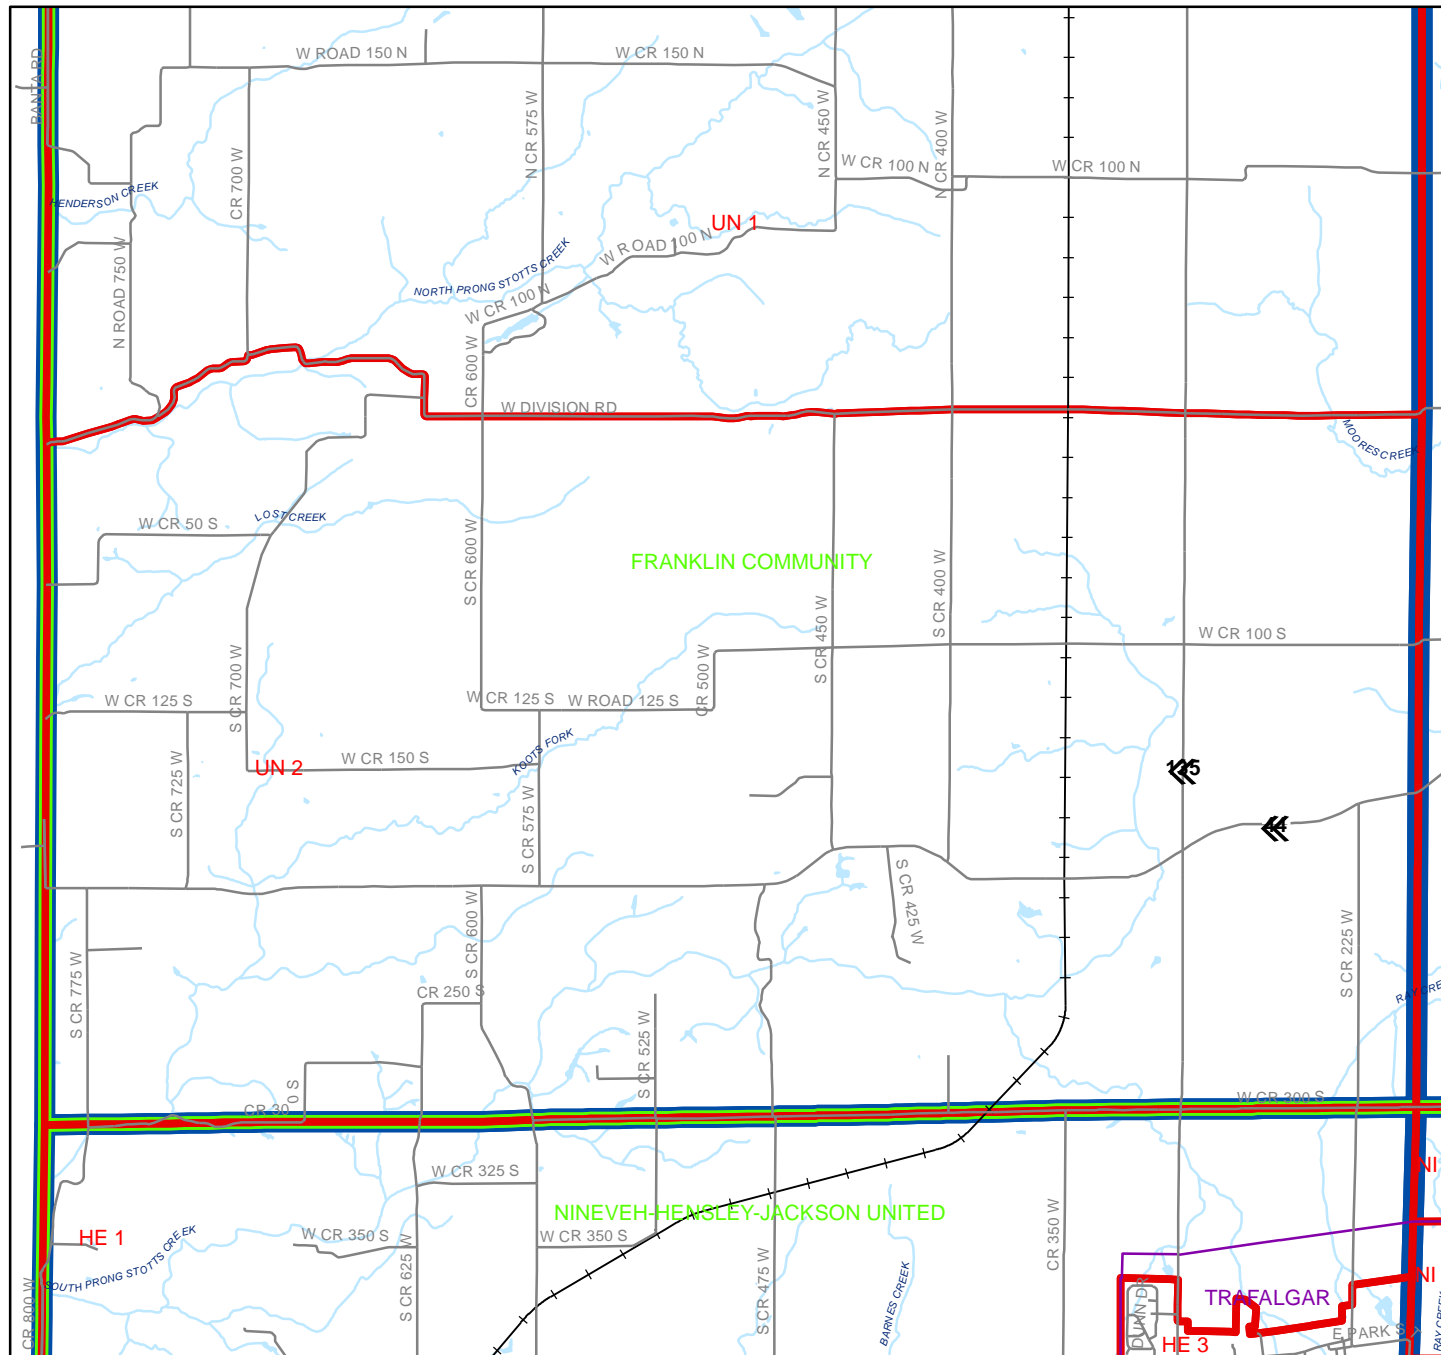

UN 2 Precinct Map

Legend

-  Polling Location
-  Roads
-  Rail
-  City Limit
-  Precinct
-  School District
-  Township
-  City Council 1
-  City Council 2
-  City Council 3
-  City Council 4
-  City Council 5

Map Locator

Johnson County
GIS Department
86 West Court Street
Franklin, Indiana 46131
(317) 346-4399
www.co.johnson.in.us
April 17, 2007