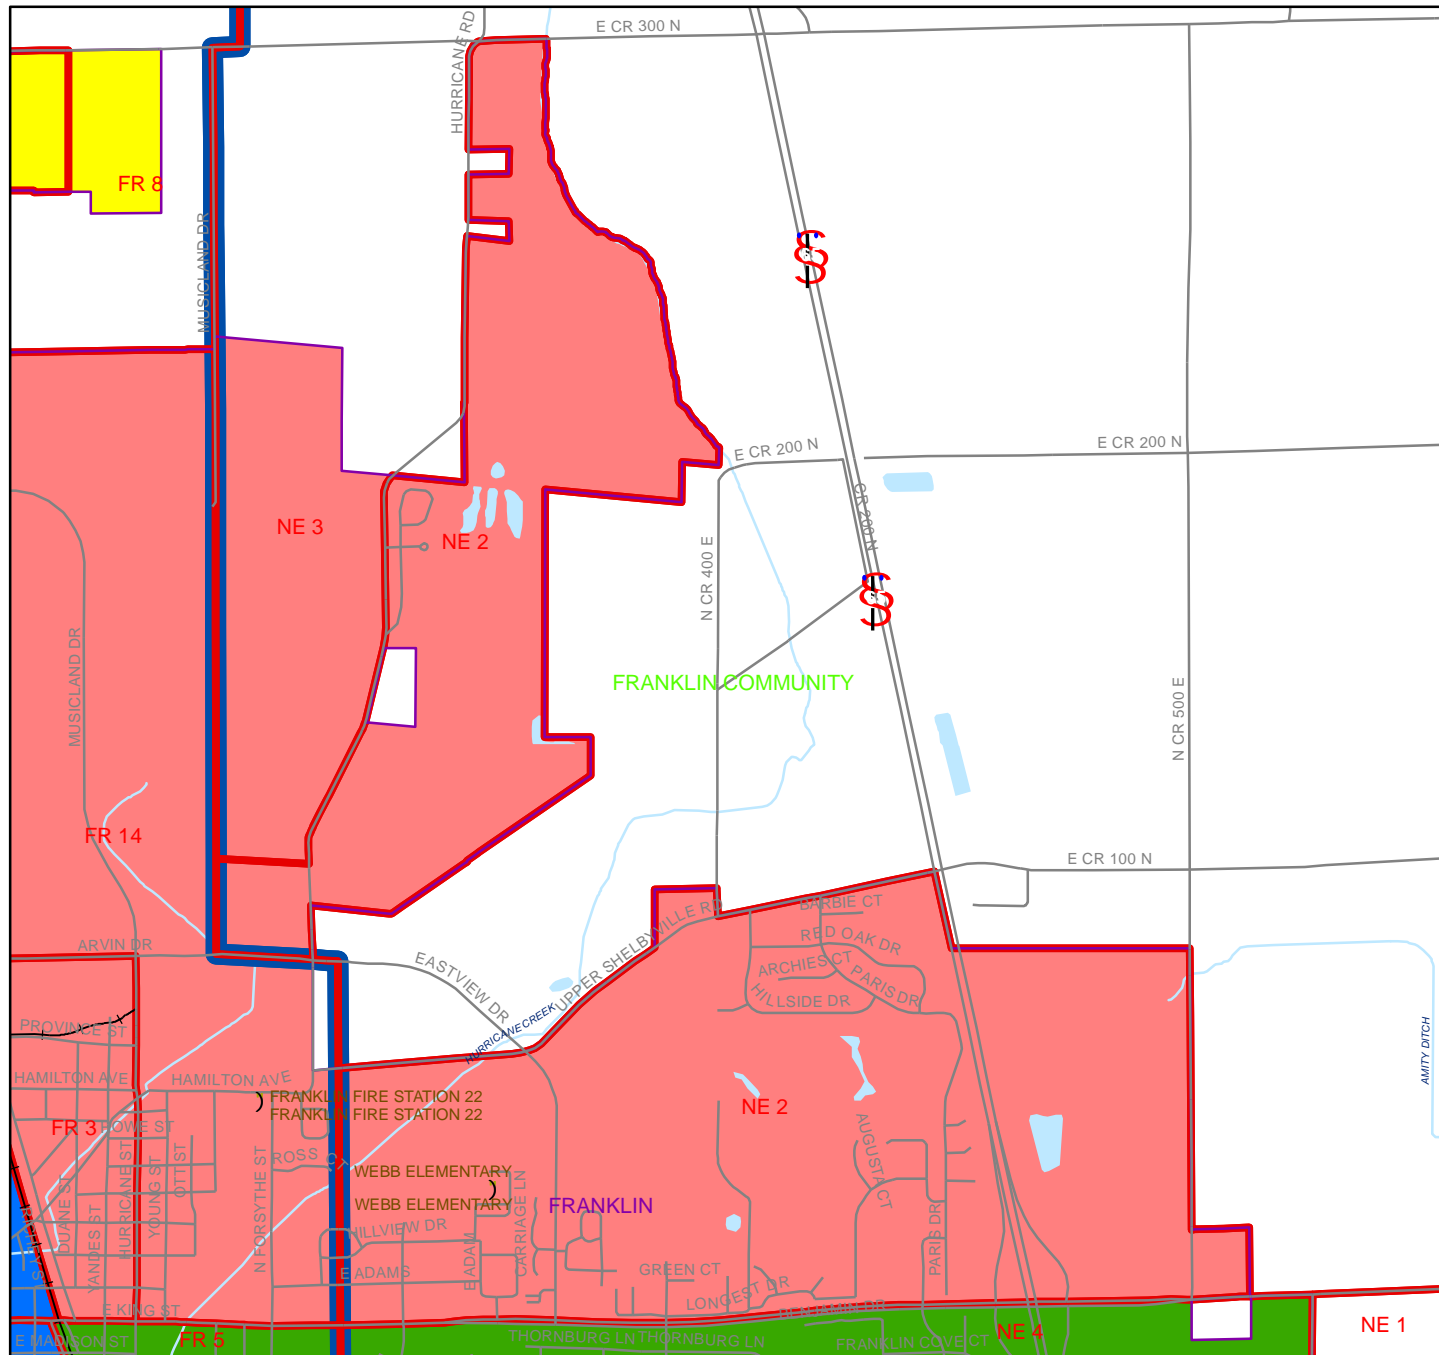

NE 2 Precinct Map

Legend

-  Polling Location
-  Roads
-  Rail
-  City Limit
-  Precinct
-  School District
-  Township
-  City Council 1
-  City Council 2
-  City Council 3
-  City Council 4
-  City Council 5

Map Locator

Johnson County
 GIS Department
 86 West Court Street
 Franklin, Indiana 46131
 (317) 346-4399
www.co.johnson.in.us
 April 17, 2007